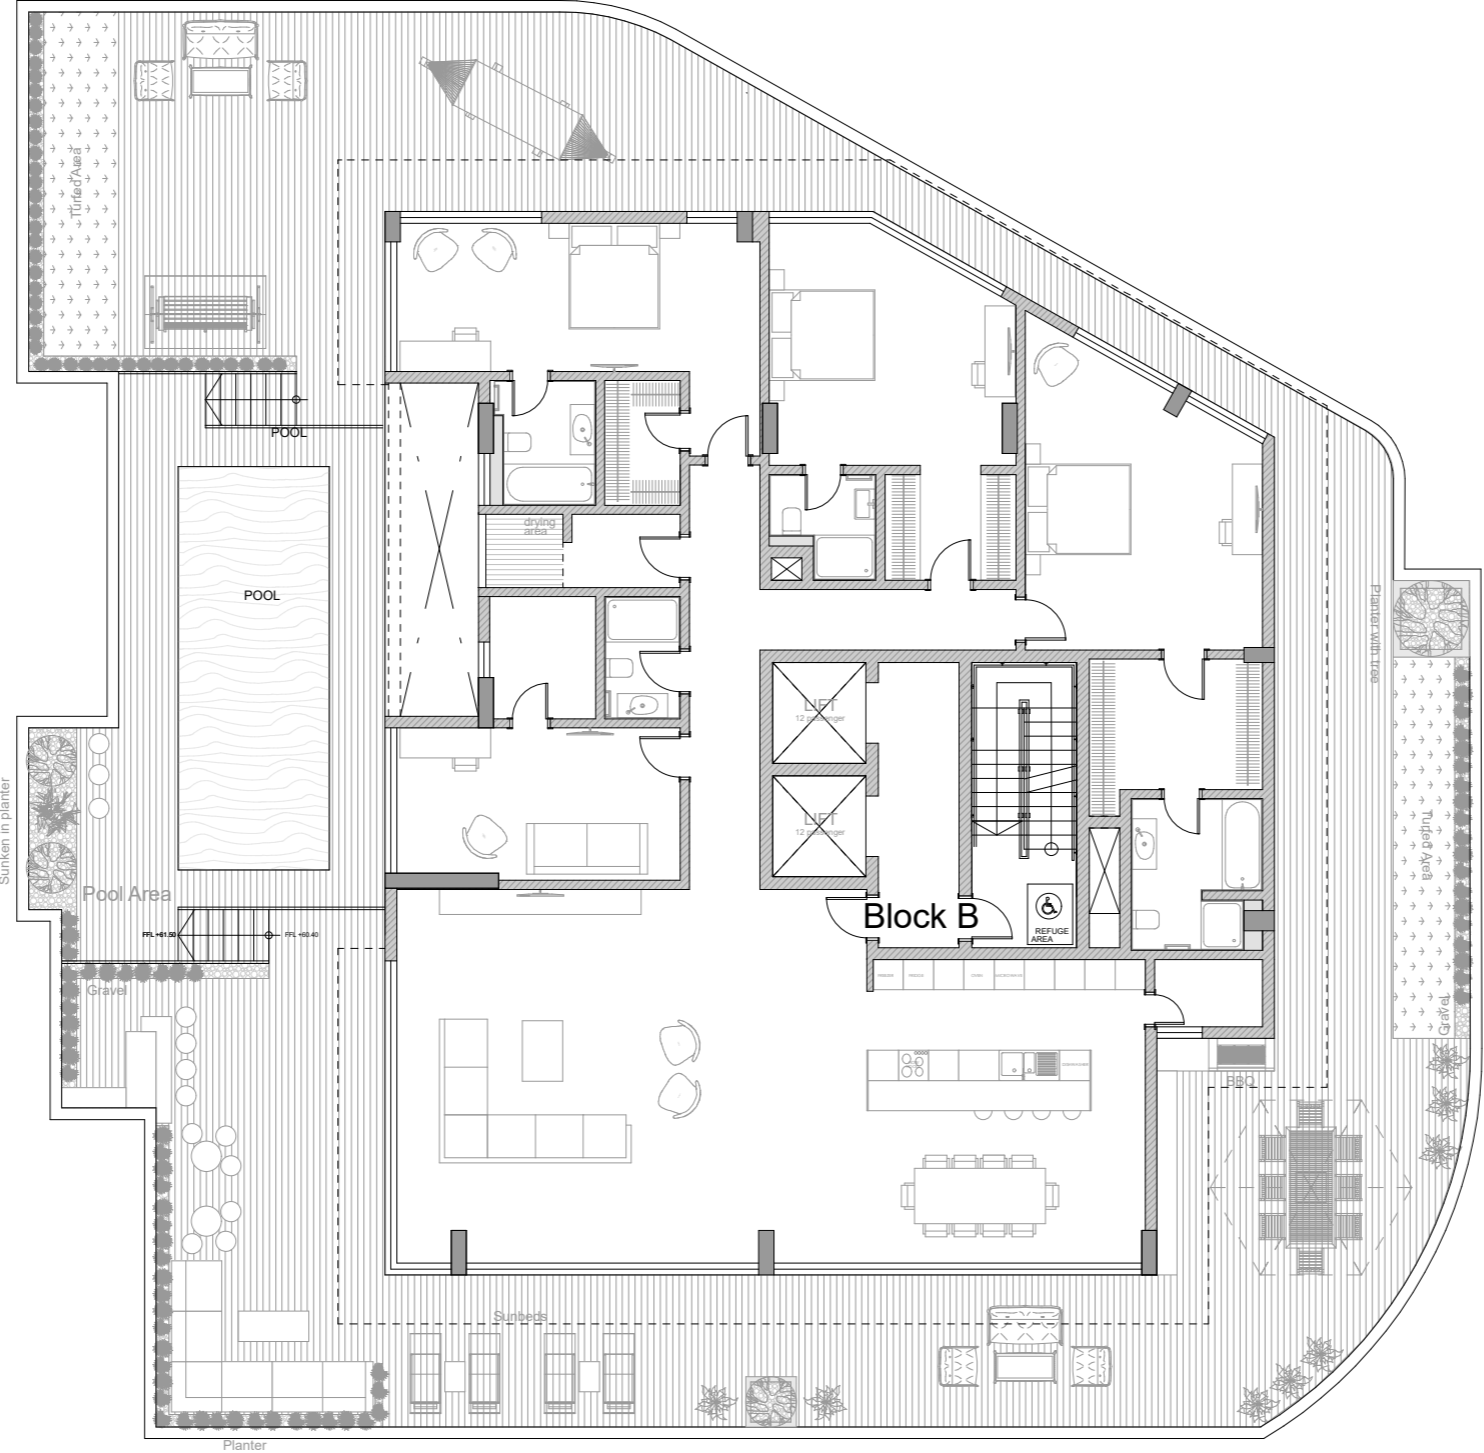

SCALE 1:100

# Level 15

**PENTHOUSE APARTMENT  
B151**

4 BEDROOM

643 sqm